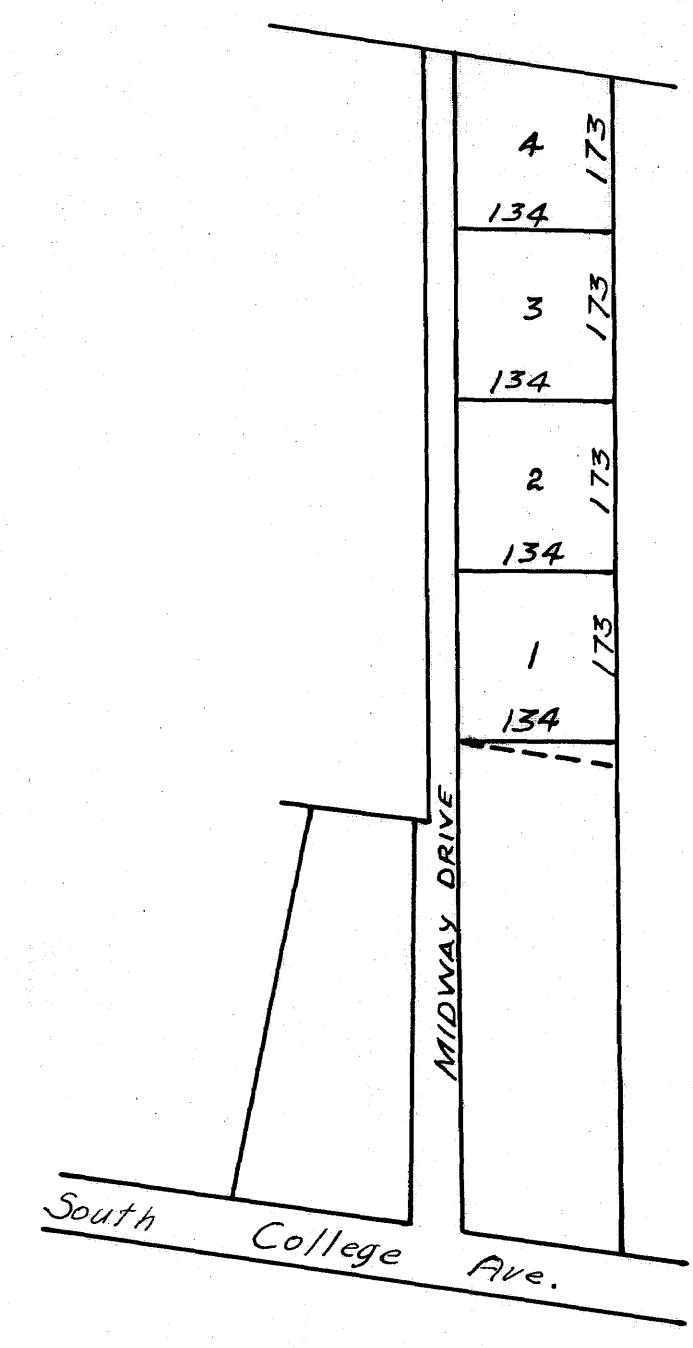

on land base
of 12/12/02

HANZEN - ZAK RESUBDIVISION
 BRYAN, TEXAS JULY 1, 1933
 SCALE 1"=200'

D/R 84 P. 323